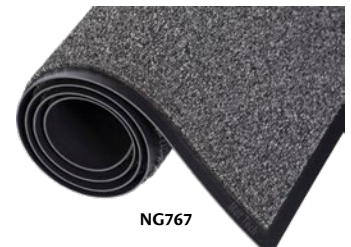

### ECO-STEP™ MAT

- For indoor light-traffic locations such as small businesses, boutiques and side entrances
- Other colours and dimensions available
- Thickness: 1/4"

SDP222

Model No.		Dimensions			Price /Each
Charcoal	Walnut	W'	x	L'	
SDP222	SDP224	2	x	3	
SDP223	SDP225	3	x	4	
SAX714	SAX720	3	x	5	
SAX715	SAX721	3	x	10	
SAX717	SAX723	4	x	6	

### WALK-A-WAY™ MAT

- For indoor medium-traffic locations such as office buildings, and small retail stores
- Other colours and dimensions available
- Thickness: 5/16"

NG767

Model No.			Dimensions			Price /Each
Charcoal	Walnut	Green	W'	x	L'	
NG767	NG759	SDP226	3	x	5	
JA954	JA952	SDP227	3	x	10	
NG770	NG762	SDP228	4	x	6	
JA957	JA955	SDP229	4	x	10	
SDL705	SDL704	SDP230	6	x	10	