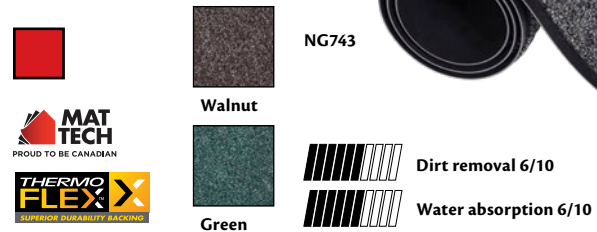

NG743

Model No.			Dimensions			Price /Each
Charcoal	Walnut	Green	W'	x	L'	
NG743	NG735	SDP192	3	x	5	
JA942	JA940	SDP193	3	x	10	
NG746	NG738	SDP194	4	x	6	
JA945	JA943	SDP195	4	x	10	
SDL693	SDL692	SDP196	6	x	10	

WIPERS

ECO-STEP™ MAT

- For indoor light-traffic locations such as small businesses, boutiques and side entrances
- Other colours and dimensions available
- Thickness: 1/4"